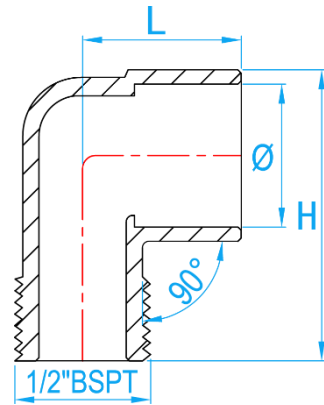

# COPPER CAPILLARY FITTING

COMPLY WITH BSEN1254-1:1998  
AS/NZS4020:2005  
BSEN1982:2008

## MBL MI ELBOW

CROSS SECTIONAL VIEW

### DIMENSIONS

SKU	L (mm)	Ø (mm)	H (mm)	WEIGHT (kg)	PCS/CTN
MBLMIE015	19	15	36	0.045	400
MBLMIE02015	24.52	20	45	0.070	200
MBLMIE02515	30.50	25	52	0.129	150
MBLMIE03515	35	35	60	0.155	70